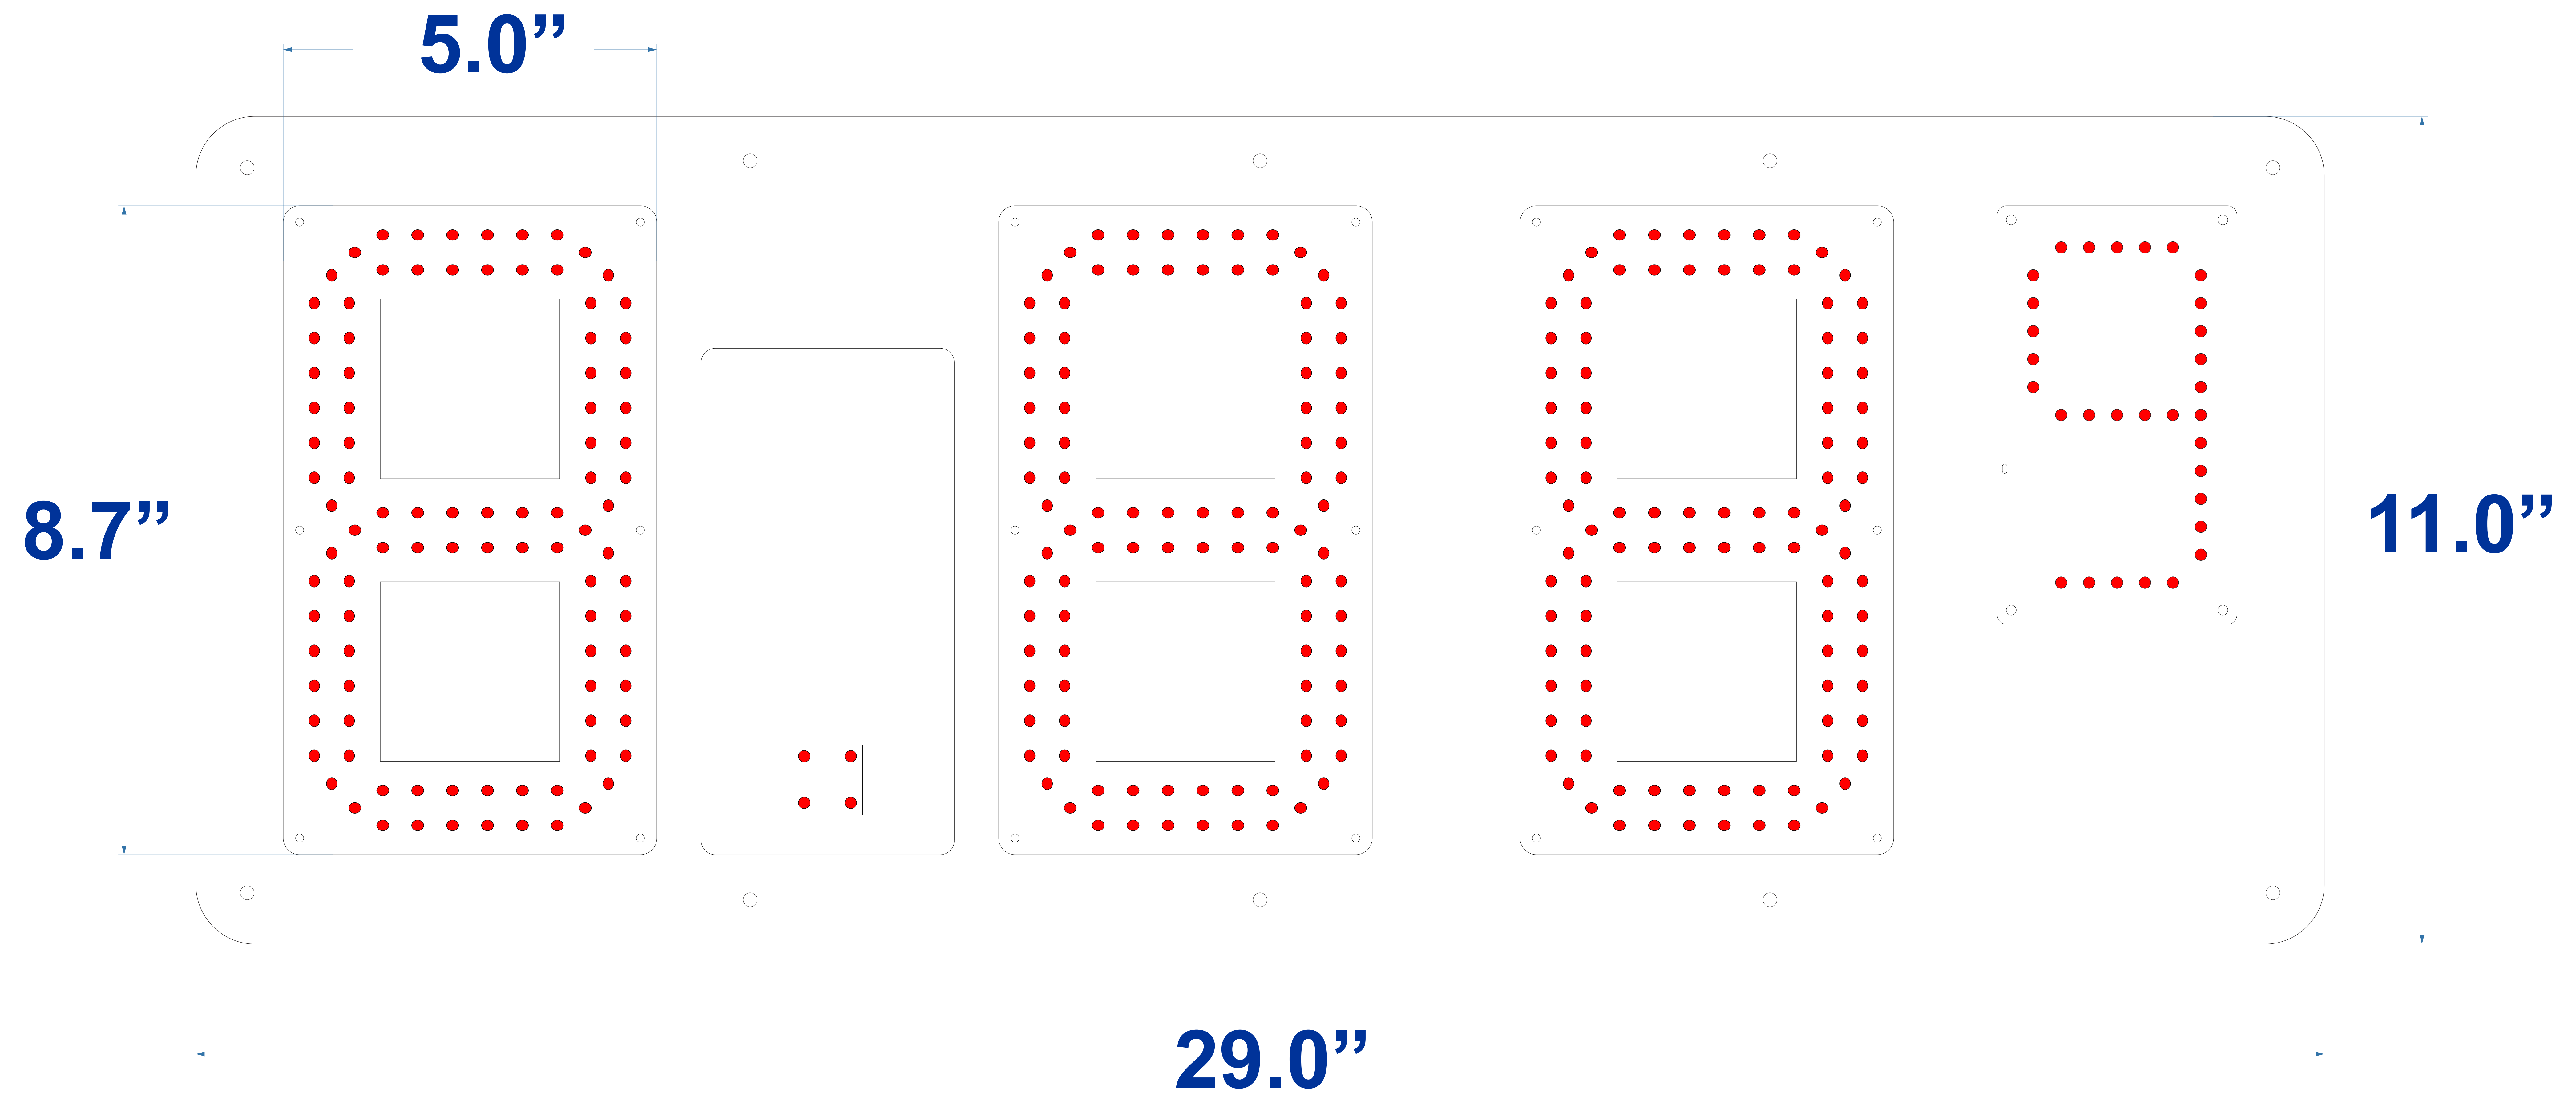

8" LED Price Display

Dimensional Drawing

Front View

Top View